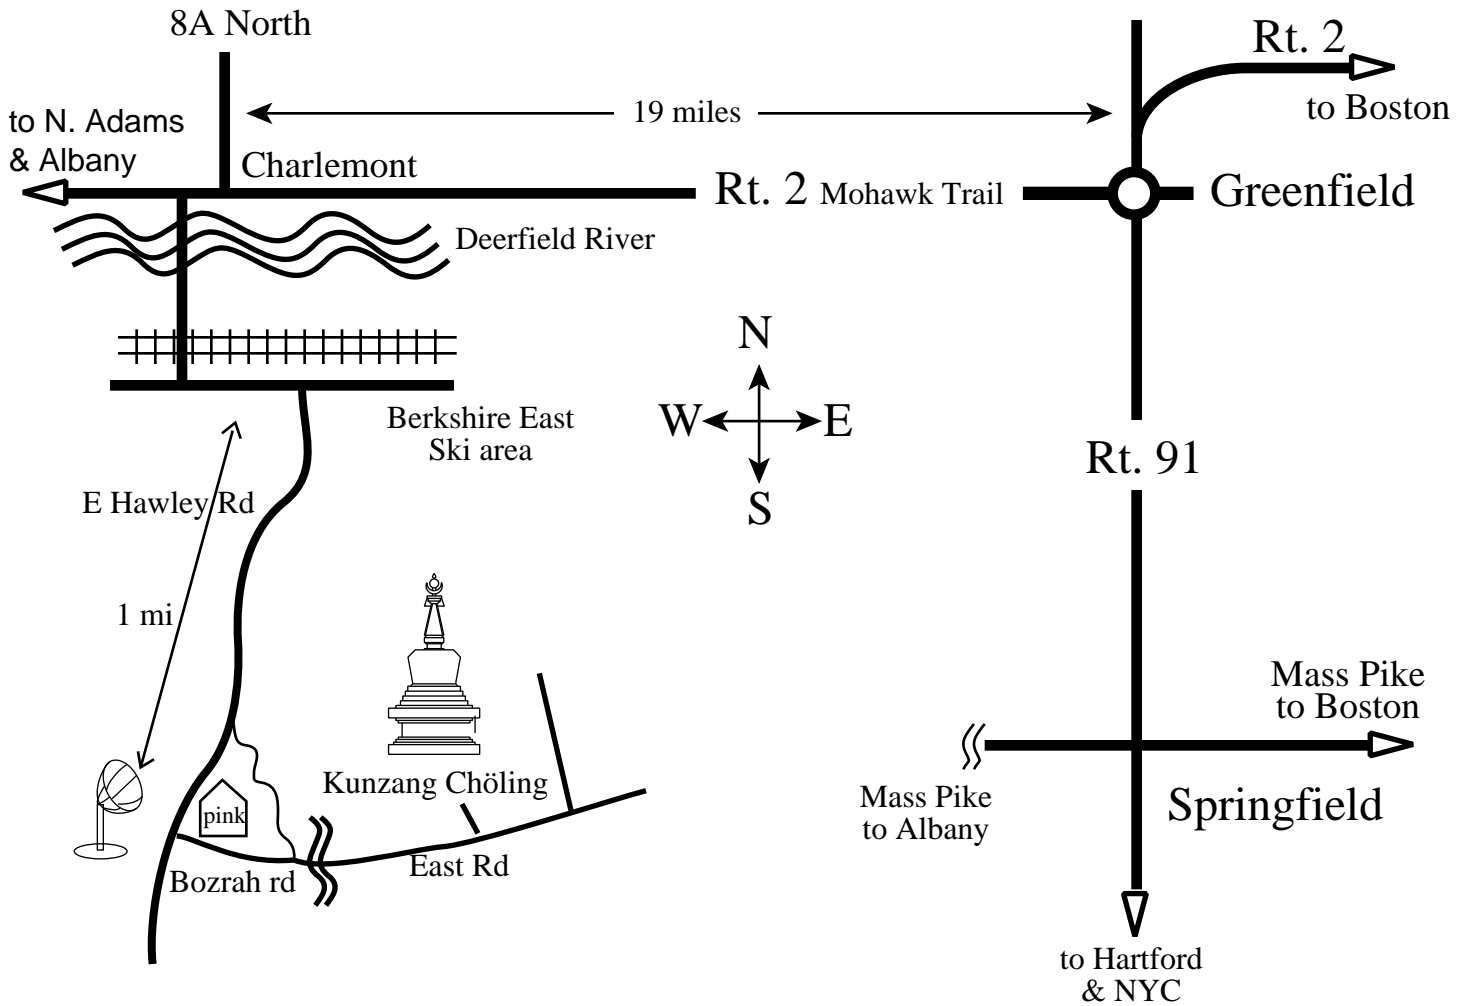

Mahasiddha Nyiningmapa Center Kunzang Choling Temple

47 East Road
Hawley, MA
(413) 339-8339

Buses

Check with Peter Pan (800) 343-9999 for service to Charlemont or Greenfield

Campgrounds and Motels

Charlemont Inn	(413) 339-5796
Olde Willow	(413) 339-4483
Red Rose	(413) 625-2666
Oxbow	(413) 625-6011
Hilltop motel	(413) 625-2587